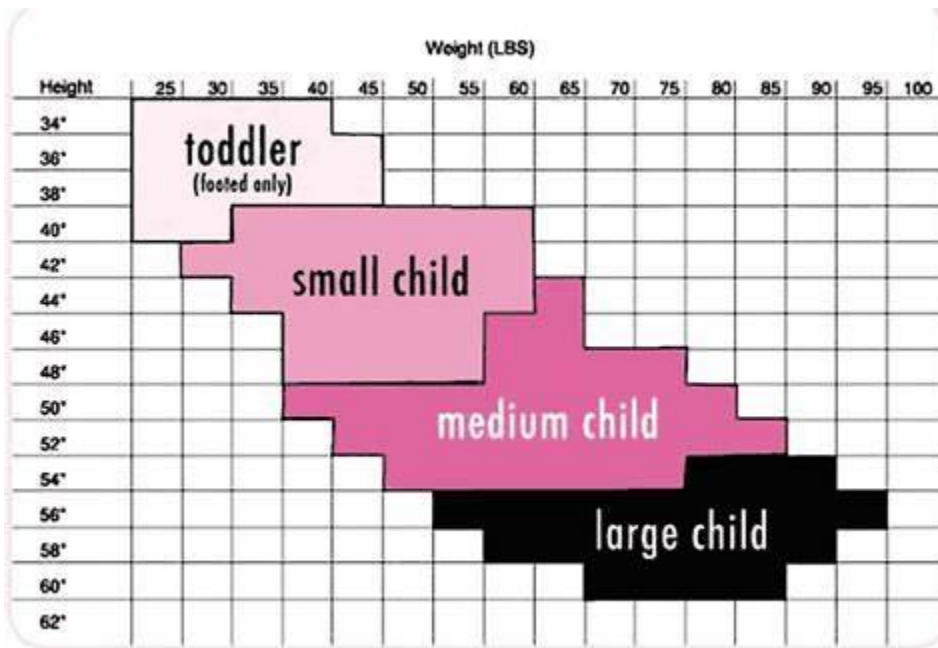

Revolution Tight Sizing Chart

CHILD SIZING

SIZE	HEIGHT	WEIGHT (LBS)
T	34"–40"	25–45
SC	40"–48"	30–60
MC	44"–54"	40–85
LC	54"–60"	55–105
XLC	60"–66"	70–110

ADULT SIZING

SIZE	HEIGHT	WEIGHT (LBS)
SA	4'10"–5'4"	90–130
MA	5'2"–5'9"	115–155
LA	5'5"–5'11"	125–175
XLA	5'5"–6'1"	155–220
XXLA	5'5"–6'2"	180–225
XXXLA	5'5"–6'2"	225–285
XXXXLA	5'5"–6'2"	285–325