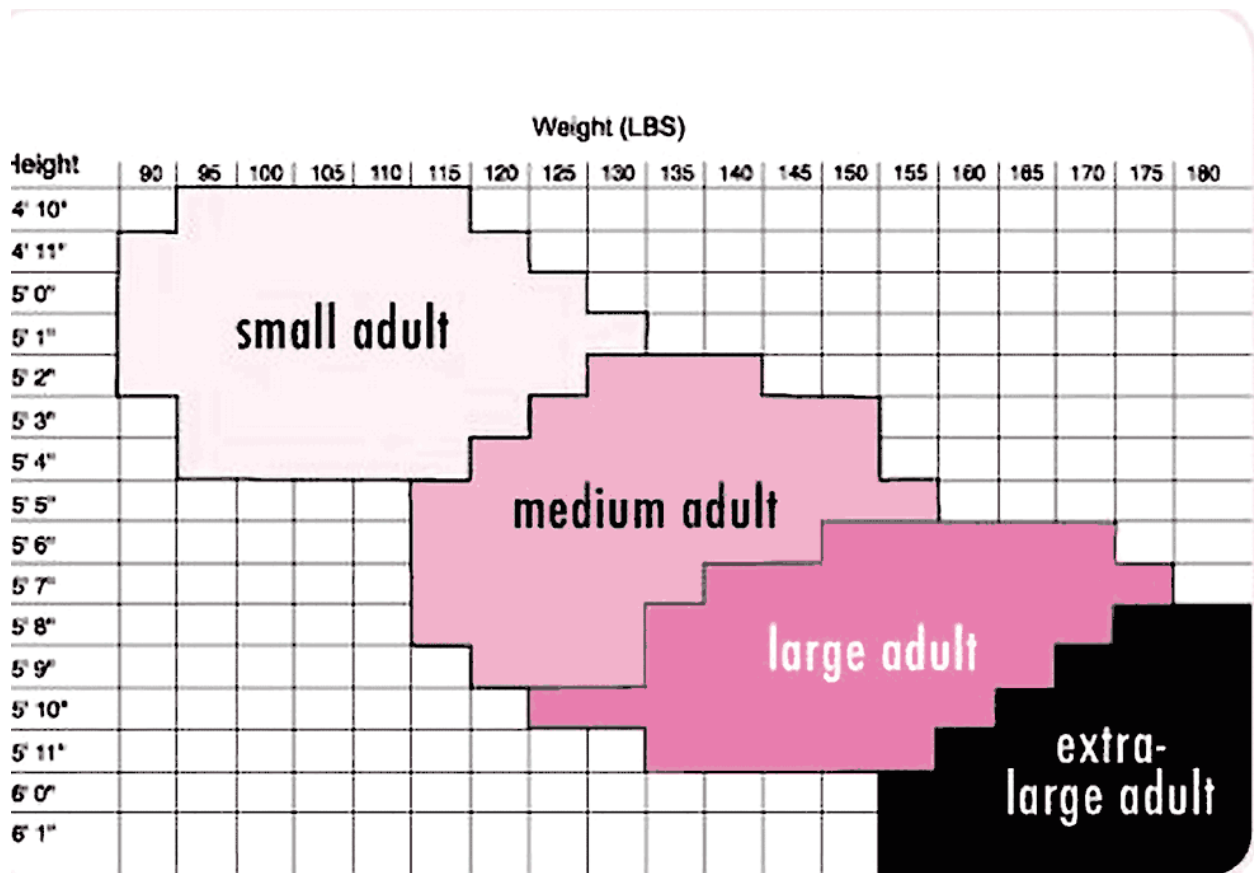

Revolution Tight Sizing Chart

CHILD SIZING

SIZE	HEIGHT	WEIGHT (LBS)
T	34"–40"	25–45
SC	40"–48"	30–60
MC	44"–54"	40–85
LC	54"–60"	55–105
XLC	60"–66"	70–110

ADULT SIZING

SIZE	HEIGHT	WEIGHT (LBS)
SA	4'10"–5'4"	90–130
MA	5'2"–5'9"	115–155
LA	5'5"–5'11"	125–175
XLA	5'5"–6'1"	155–220
XXLA	5'5"–6'2"	180–225
XXXLA	5'5"–6'2"	225–285
XXXXLA	5'5"–6'2"	285–325